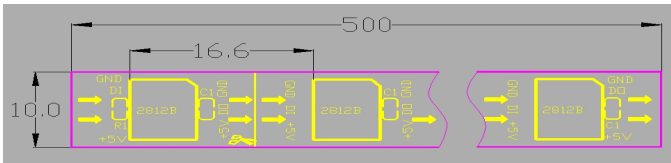

**Product type:HC-F5V-60L-60LED**

**Product description:**

- ❖ This LED flexible strip is a full-color that external control for each lamp beads.
- ❖ It with high brightness,can achieve effects of full color running water,chasing and scanning.
- ❖ They widely applied to hotel,KTV entertainment place for interior decorative lighting,etc.
- ❖ This LED strip could be linded linked up to 4 meters,more than 4 meters is strictly prohibited.
- ❖ The diameter of the power cord shold be based on the actual maximum current,the product power,cabling length(recommended no more than 5 meters),and the voltage of transmission line.

**Product size(mm):**

**Product picture:**

**Product parame:**

Working voltage:	DC5V
Working current:	3.6A/meter
Working temperature:	-40℃ ~ 60℃
Package:	4meter/roll
LED number:	60pcs/meter
Viewing angle:	≥140
Lifespan:	MTBF ≥ 50000h