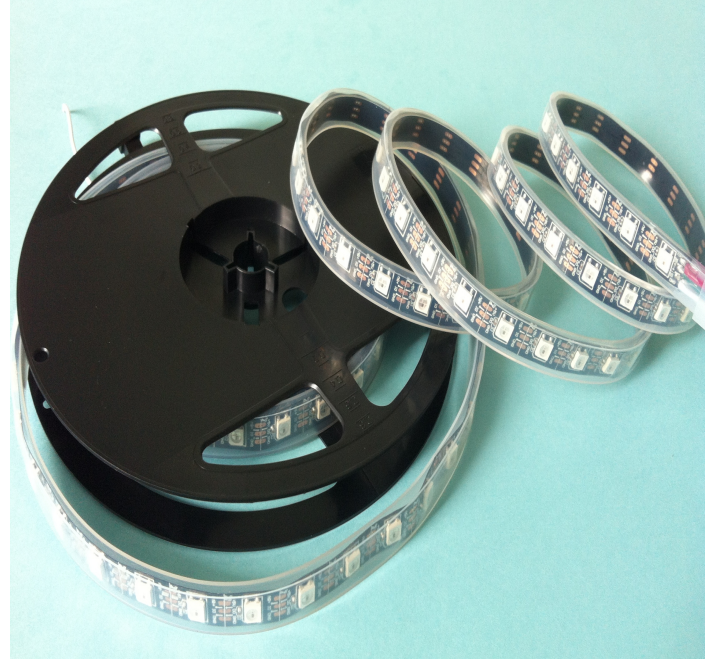

**Product type:HC-F5V-60L-60LED**

**Product description:**

- ❖ This LED flexible strip is a full-color that external control for each lamp beads.
- ❖ It with high brightness,can achieve effects of full color running water,chasing and scanning.
- ❖ They widely applied to hotel,KTV entertainment place for interior decorative lighting,etc.
- ❖ This LED strip could be linded linked up to 4 meters,more than 4 meters is strictly prohibited.
- ❖ The diameter of the power cord shold be based on the actual maximum current,the product power,cabling length(recommended no more than 5 meters),and the voltage of transmission line.

**Product size(mm):**

**Product picture:**

**Product parame:**

Working voltage:	DC5V
Working current:	3.6A/meter
Working temperature:	-40℃ ~ 60℃
Package:	4meter/roll
LED number:	60pcs/meter
Viewing angle:	≥140
Lifespan:	MTBF ≥ 50000h